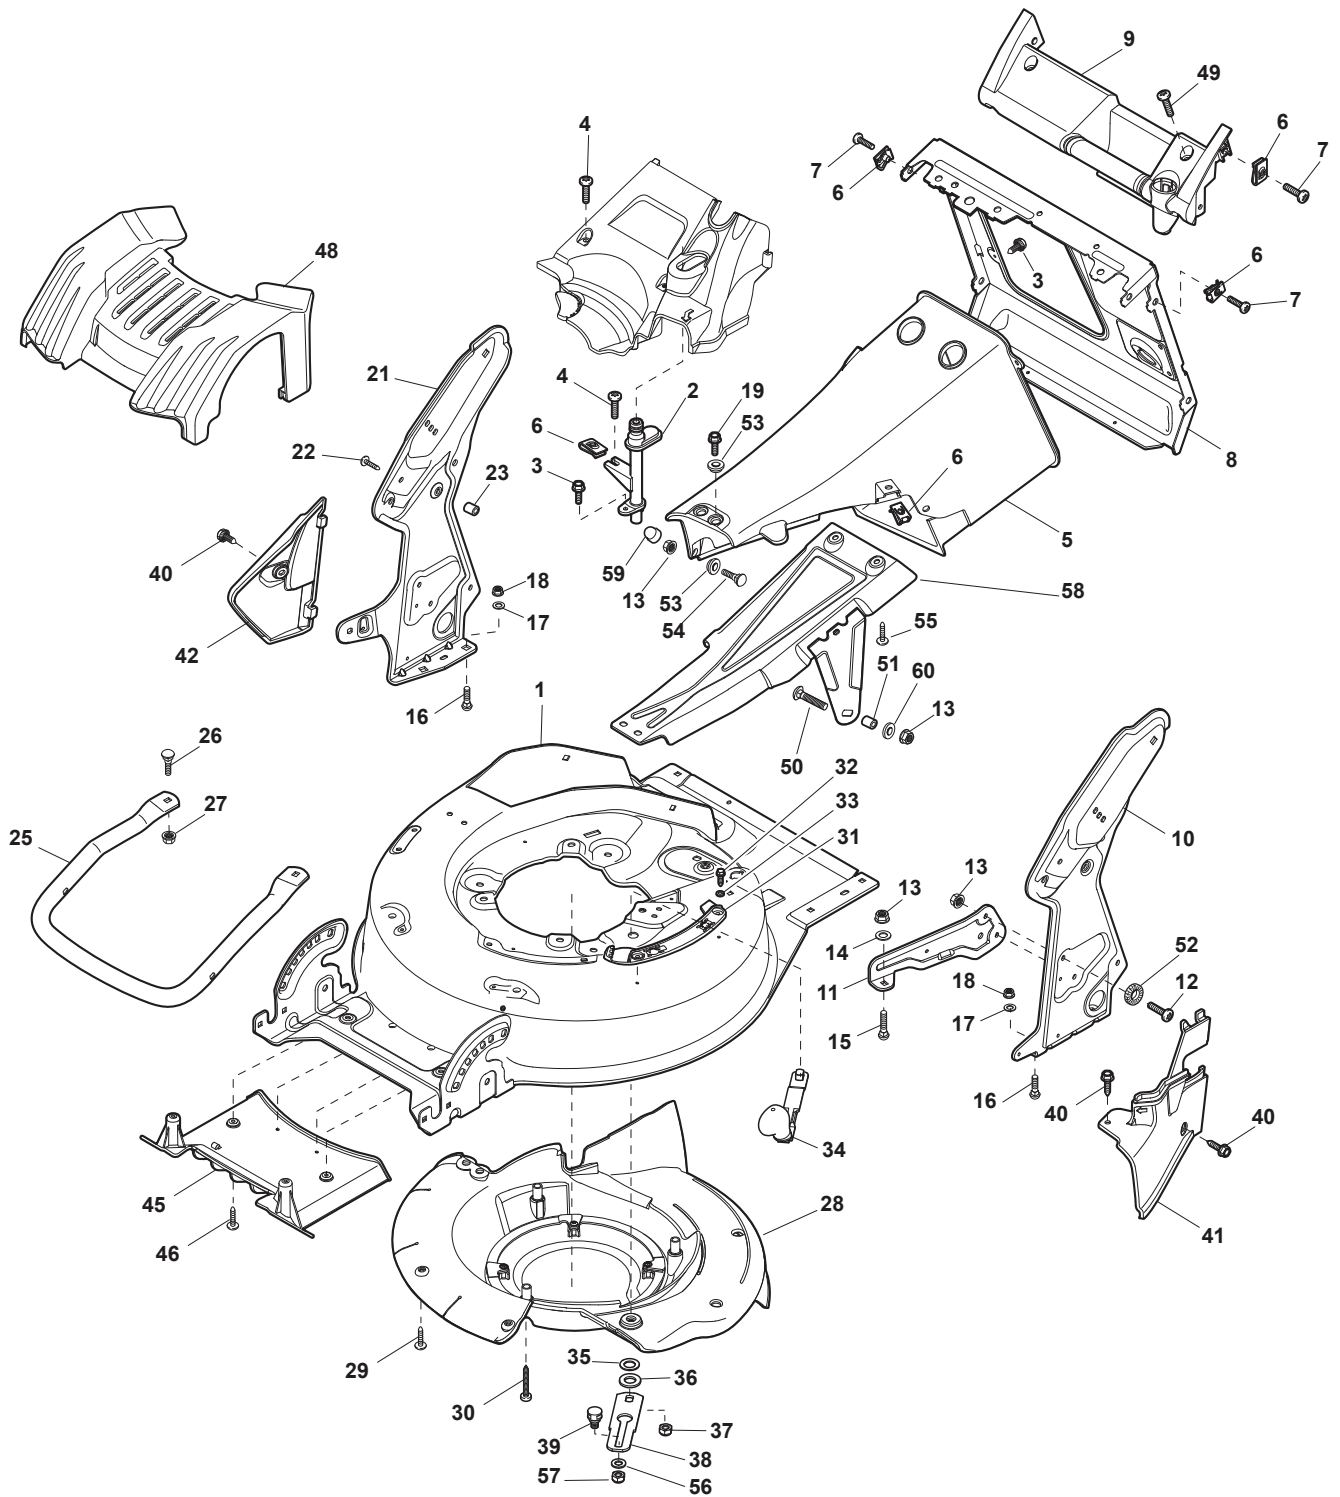

Fig.	Quantity	Part No	Description	Notes
1	1	381003875/0	Yellow Deck	
1	1	381004740/0	Grey Deck	
2	1	322034001/1	Washing Connection	
3	5	125943004/0	Screw	
4	2	112727802/0	Screw	
5	1	322108294/0	Ejection Conveyor Yellow	
6	12	112437507/0	Rapid Fixing Plate	
7	8	112727802/0	Screw	
8	1	381545321/1	Rear Plate	
8	1	381545323/1	Rear Plate	
9	1	322785282/0	Stone Guard Support	
10	1	381545333/0	Left Bracket	
11	1	322545191/0	Tie Rod Plate	
12	2	112727803/0	Screw	
13	4	112154510/0	Nut	
14	1	112521330/0	Washer	
15	1	112815200/0	Screw	
16	4	112818690/0	Screw	
17	4	112521350/0	Washer	
18	4	112155000/0	Nut	
19	2	112727801/0	Screw	
21	1	381545331/0	Right Bracket	
22	2	112735662/1	Screw	
23	2	122534128/0	Stake	
25	2	381393702/0	Protection	
26	2	112815205/0	Screw	
27	2	112154510/0	Nut	
28	1	381102203/0	Complete Mulching Carter	
29	2	125943004/0	Screw	
30	3	112735115/0	Screw	
31	1	322500052/2	Shoe	
32	2	112731580/0	Screw	
33	2	112521331/0	Washer	
34	1	381003338/0	Mulching Engage Lever Assy Dm (Ric)	
35	1	321660100/0	Washer	
36	1	112521370/0	Washer	
37	1	112154210/0	Nut	
38	1	322320009/0	Control Lever	
39	1	122042022/0	Mulching Compass Wbh Diamond	
40	3	125943004/0	Screw	
41	1	322109830/0	Rear Left Side Cover Deck Black	
42	1	322109825/0	Rear Right Side Cover Deck Black	
45	1	322500101/0	Front Combi	
46	2	112728703/0	Screw	
48	1	322226140/0	Mask, Yellow	
48	1	322226141/0	Mask, Black	
48	1	322226200/0	Mask, Grey	
49	2	112727801/0	Screw	
50	2	112815270/0	Screw	
51	2	122042023/0	Bushing	
52	2	112540040/0	Washer