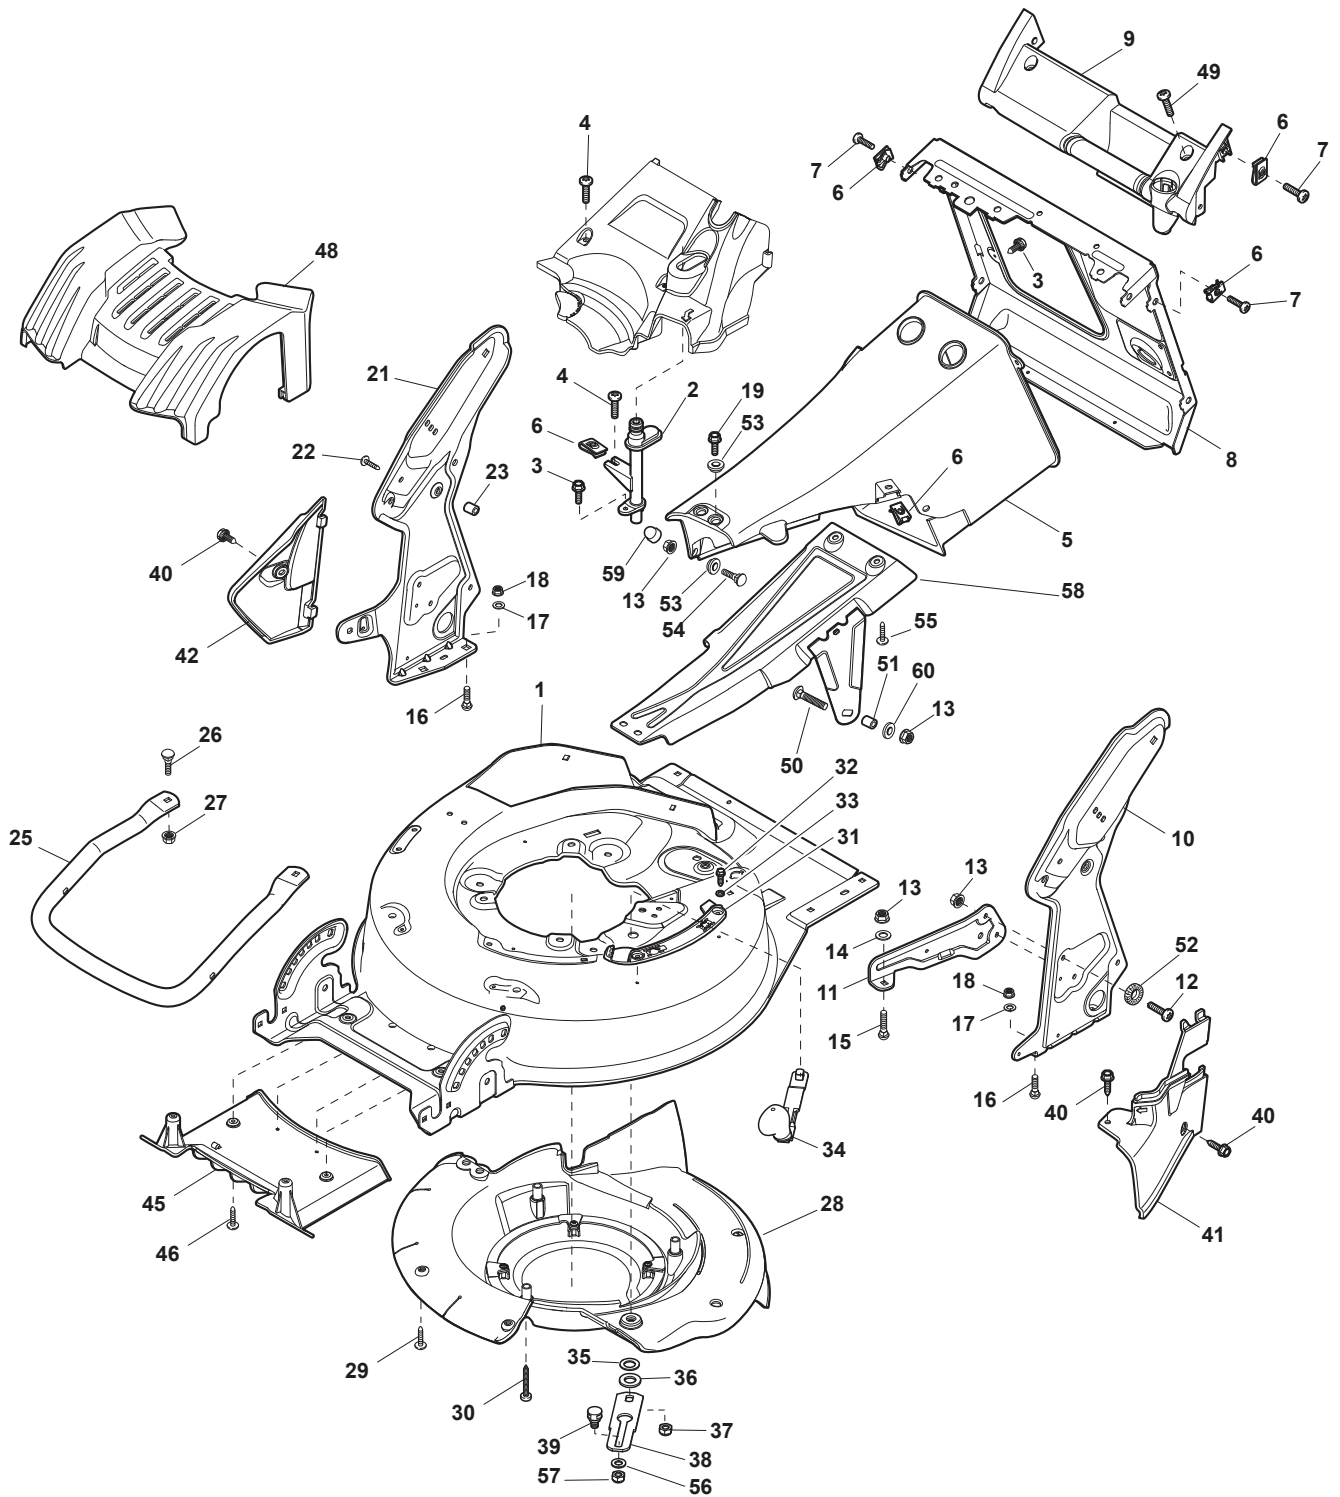

Fig.	Quantity	Part No	Description	Notes
53	6	325160039/0	Spacer	
54	1	112794986/0	Screw	
55	2	112727799/0	Screw	
56	1	112521350/0	Washer	
57	1	112155000/0	Nut	
58	1	381608501/0	Stiffening Lower	
59	1	118203853/0	Screw	
60	1	112523040/0	Washer