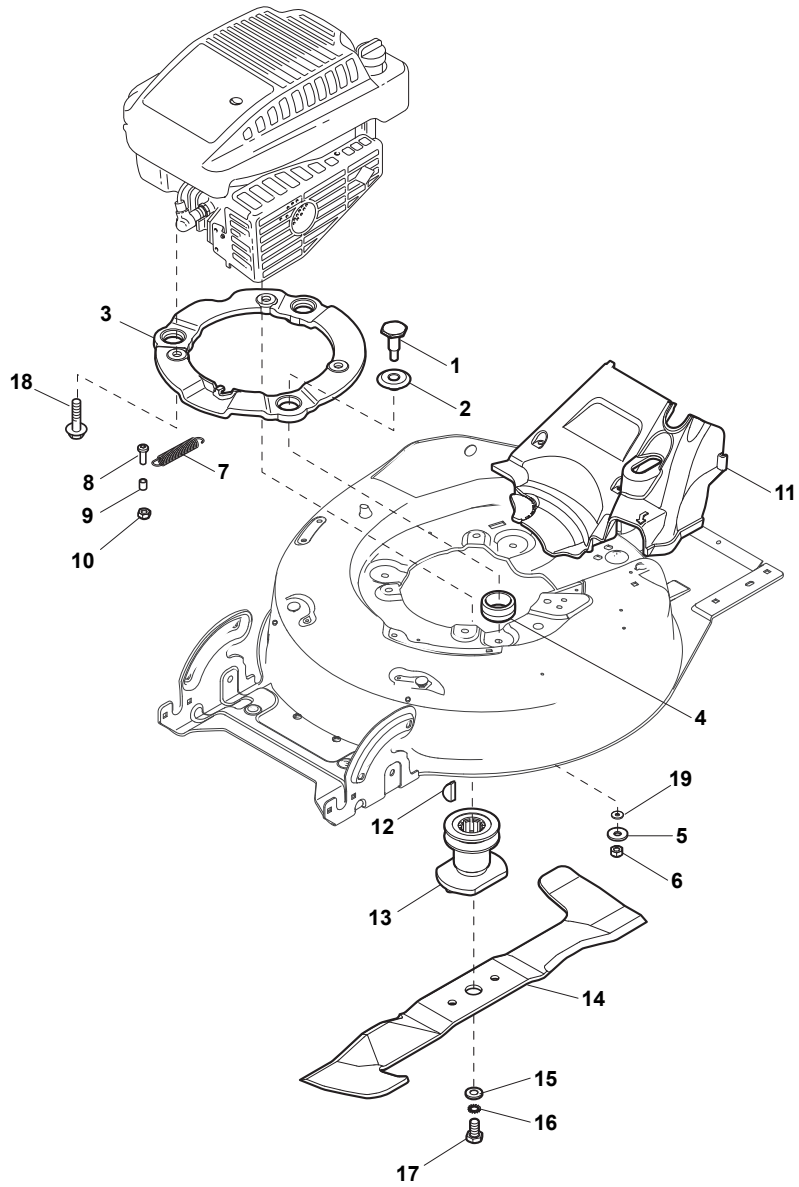

Fig.	Quantity	Part No	Description	Notes
1	1	122570132/0	Left Pinion	
2	4	112608600/0	Seeger	
3	2	119216035/0	Bearing	
4	1	122570131/0	Right Pinion	
5	2	122753000/0	Pin	
11	1	181003106/1	Gear Box	
12	1	122601908/1	Pulley	
13	1	112645705/0	Elastic Pin	
14	1	122033290/0	Adjustment Rod	
15	1	135064392/0	Belt	
21	1	122041957/1	Bushing	
22	1	122450063/0	Spring	
23	1	322680009/0	Washer	
24	1	112154510/0	Nut	
25	1	322109550/0	Rod Cup	

Fig.	Quantity	Part No	Description	Notes
1	2	112727803/0	Screw	
2	1	322806635/1	Fulcrum Pin	
3	1	322783010/1	Safety Button	
4	1	122450456/0	Spring	
5	1	122517864/0	Pin	
6	1	122450457/0	Safety Spring	
7	1	122517866/0	Pin	
9	2	112728706/0	Screw	
10	1	322600200/0	Ejection Guard	
11	1	322393633/0	Handle	
15	1	322108289/0	Side Ejection Conveyor	

Fig.	Quantity	Part No	Description	Notes
1	1	322060234/0	Belt Protection	
2	1	112139100/0	Feather, Crankshaft Ø 22,2	
2	1	112139150/0	Feather, Crankshaft Ø 25	
3	1	122465607/3	Hub With Pulley, Crankshaft Ø 22.2	
3	1	122465608/2	Hub With Pulley, Crankshaft Ø 25	
4	1	181004453/0	Mulching Blade	
5	1	122160400/0	Elastic Disc	
6	1	112523080/0	Washer	
7	1	112735698/0	Screw	
8	3	112691115/0	Screw	for GGP Engine
8	2	112691100/0	Screw	for B&S 675-850 Engine
8	3	112691100/0	Screw	for B&S 625-750 Engine
8	3	112691115/0	Screw	for Honda Engine
8	1	112691800/0	Screw	for B&S 675-850 Engine
9	1	112521350/0	Washer	
10	3	112154210/0	Nut	