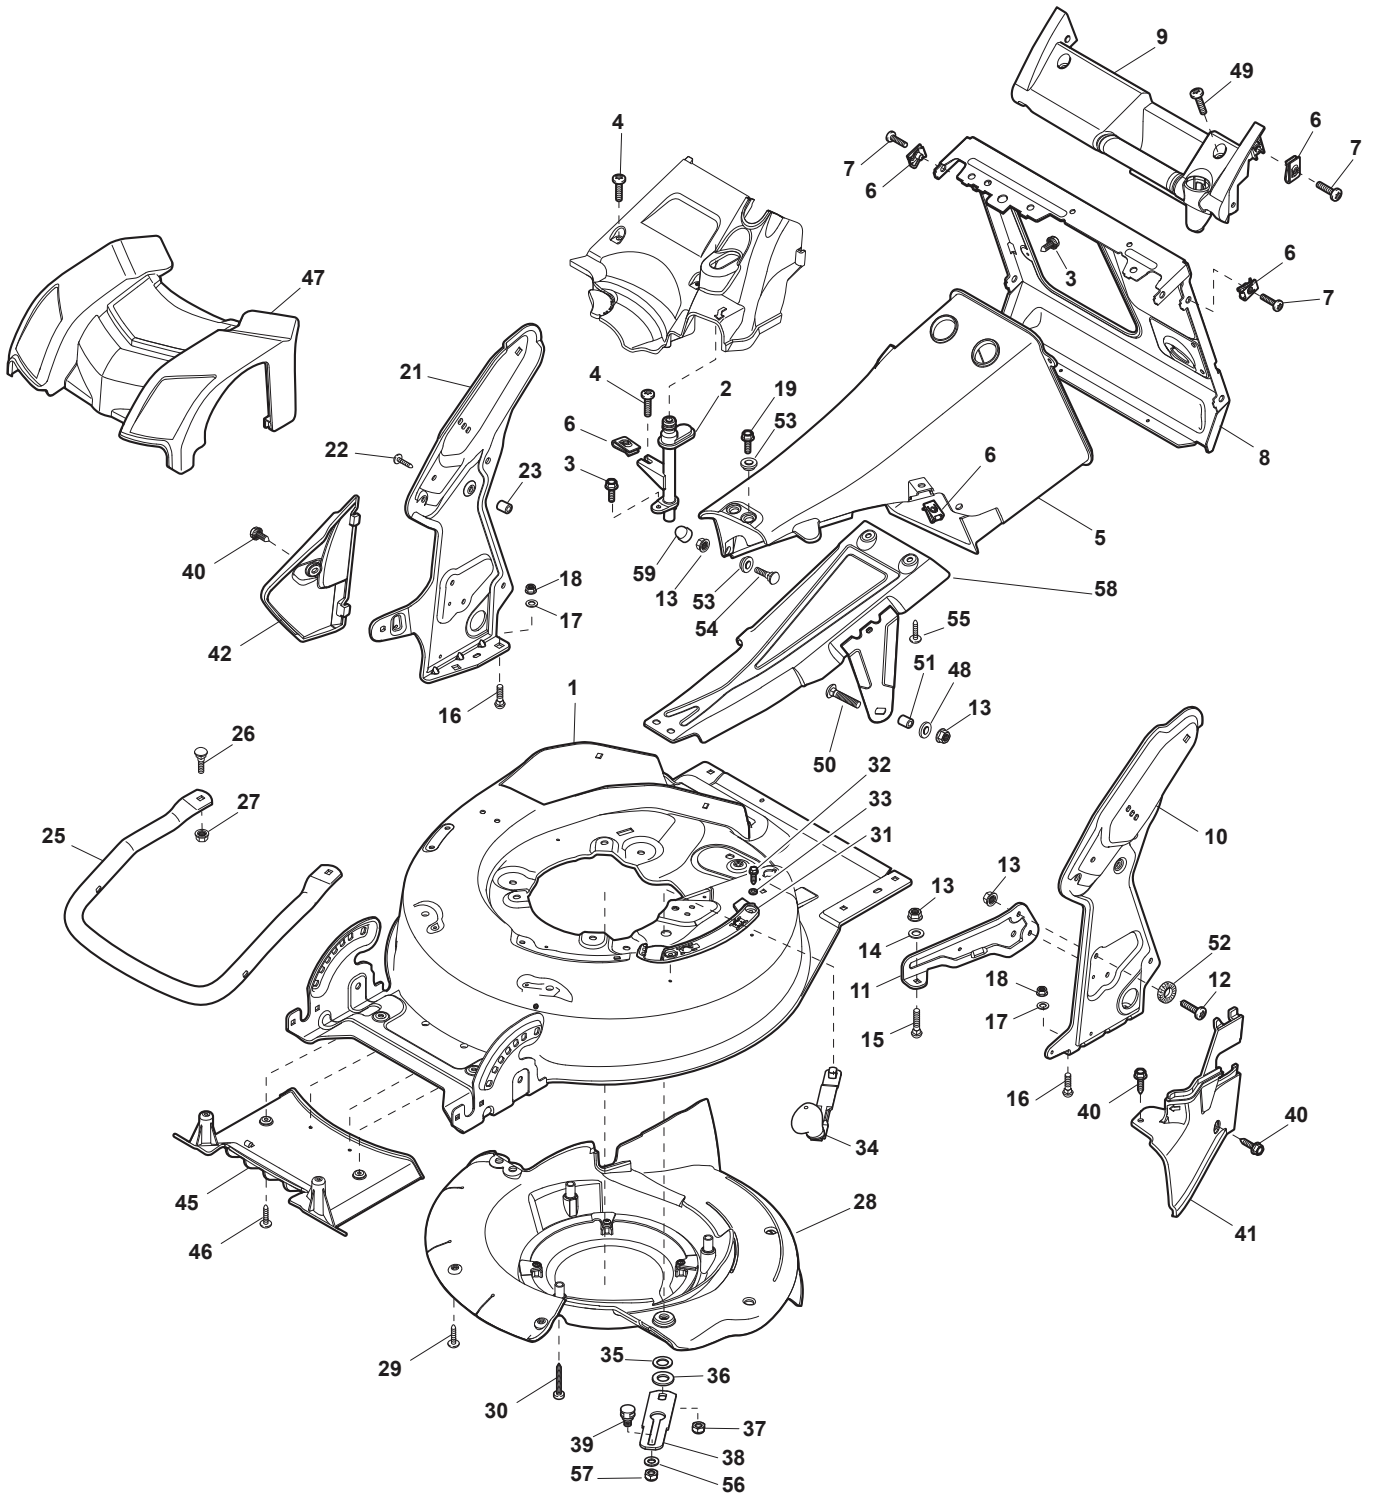

Fig.	Quantity	Part No	Description	Notes
1	1	381003876/0	Grey Deck	
2	1	322034001/1	Washing Connection	
3	5	125943004/0	Screw	
4	2	112815200/0	Screw	
5	1	322108292/0	Ejection Conveyor Red	
6	12	112437507/0	Rapid Fixing Plate	
7	8	112727802/0	Screw	
8	1	381545321/1	Rear Plate	
8	1	381545323/1	Rear Plate	
9	1	322785282/0	Stone Guard Support	
10	1	381545333/0	Left Bracket	
11	1	322545191/0	Tie Rod Plate	
12	2	112727803/0	Screw	
13	4	112154510/0	Nut	
14	1	112521330/0	Washer	
15	1	112815200/0	Screw	
16	4	112818690/0	Screw	
17	4	112521350/0	Washer	
18	4	112155000/0	Nut	
19	2	112727801/0	Screw	
21	1	381545331/0	Right Bracket	
22	2	112735662/1	Screw	
23	2	122534128/0	Stake	
25	2	381393702/0	Protection	
26	2	112815205/0	Screw	
27	2	112154510/0	Nut	
28	1	381102203/0	Complete Mulching Carter	
29	2	125943004/0	Screw	
30	3	112735115/0	Screw	
31	1	322500052/2	Shoe	
32	2	112731580/0	Screw	
33	2	112521331/0	Washer	
34	1	381003338/0	Mulching Engage Lever Assy Dm (Ric)	
35	1	321660100/0	Washer	
36	1	112521370/0	Washer	
37	1	112154210/0	Nut	
38	1	322320009/0	Control Lever	
39	1	122042022/0	Mulching Compass Wbh Diamond	
40	3	125943004/0	Screw	
41	1	322109830/0	Rear Left Side Cover Deck Black	
42	1	322109825/0	Rear Right Side Cover Deck Black	
45	1	322500101/0	Front Combi	
46	2	112728703/0	Screw	
47	1	322226139/0	Mask, Red	
48	1	112523040/0	Washer	
49	2	112727801/0	Screw	
50	2	112815270/0	Screw	
51	2	122042023/0	Bushing	
51	2	122671664/0	Washer	
52	2	112540040/0	Washer	
53	6	325160039/0	Spacer