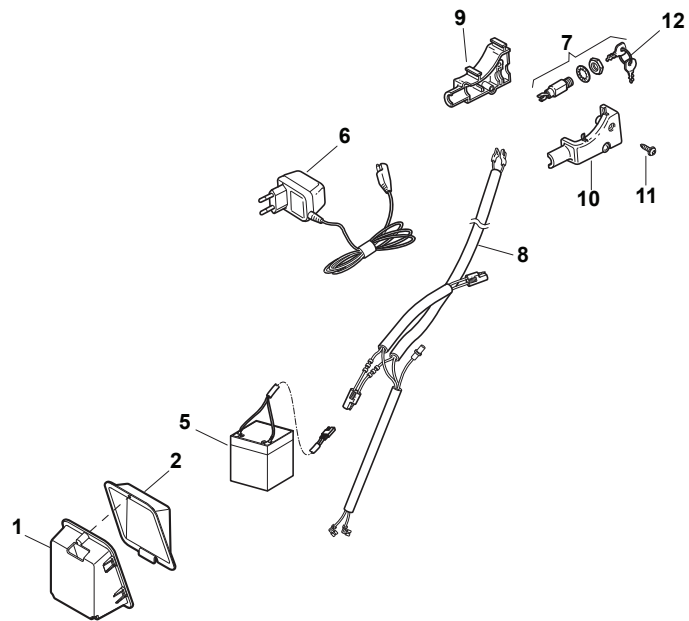

Fig.	Quantity	Part No	Description	Notes
1	1	381006670/2	Handle Tube	
2	1	381003349/0	Lever, Driving	
3	1	381003344/0	Lever, Engine Brake	
4	1	122430309/0	Spring	
5	1	112154330/0	Nut	
6	1	381006821/0	Handle Grey, Right	
6	1	381006895/0	Handle Black, Right	
7	4	112735662/1	Screw	
8	3	322041967/1	Bushing	
9	3	112154510/0	Nut	
10	2	112728721/0	Screw	
11	1	112727786/0	Screw	
12	1	181030066/0	Cable, Thread Engine Brake	
13	1	381030068/0	Cable Rear Drive	
14	1	322551639/0	Fixed Plate	
15	1	322806644/0	Protection	
16	2	112727812/0	Screw	
17	2	112523000/1	Washer	
18	1	381006823/0	Handle Grey, Left	
18	1	381006897/0	Handle Black, Left	
19	1	322488301/0	Joint Sleeve Grey Right	
20	1	322488303/0	Joining Sleeve Grey Left	
21	2	112154220/0	Nut	
22	2	322399835/0	Knob	
23	2	381003253/0	Handle	
24	2	322680017/0	Washer	

Fig.	Quantity	Part No	Description	Notes
1	1	381006670/2	Handle Tube	
2	1	381003349/0	Lever, Driving	
3	1	381003346/0	Lever, Engine Brake	
4	1	122430309/0	Spring	
5	1	112154330/0	Nut	
6	1	381006821/0	Handle Grey, Right	
6	1	381006895/0	Handle Black, Right	
7	4	112735662/1	Screw	
8	3	322041967/1	Bushing	
9	3	112154510/0	Nut	
10	2	112728721/0	Screw	
11	1	112727786/0	Screw	
13	1	381030068/0	Cable Rear Drive	
14	1	322551639/0	Fixed Plate	
15	1	322806644/0	Protection	
16	2	112727812/0	Screw	
17	2	112523000/1	Washer	
18	1	381006823/0	Handle Grey, Left	
18	1	381006897/0	Handle Black, Left	
19	1	322488301/0	Joint Sleeve Grey Right	
20	1	322488303/0	Joining Sleeve Grey Left	
21	2	112154220/0	Nut	
22	2	322399835/0	Knob	
23	2	381003253/0	Handle	
24	2	322680017/0	Washer	
25	1	381030064/0	Cable, Mechanical Clutch	
26	1	322000020/0	Adapter Drive BBC	
27	2	112727786/0	Screw	