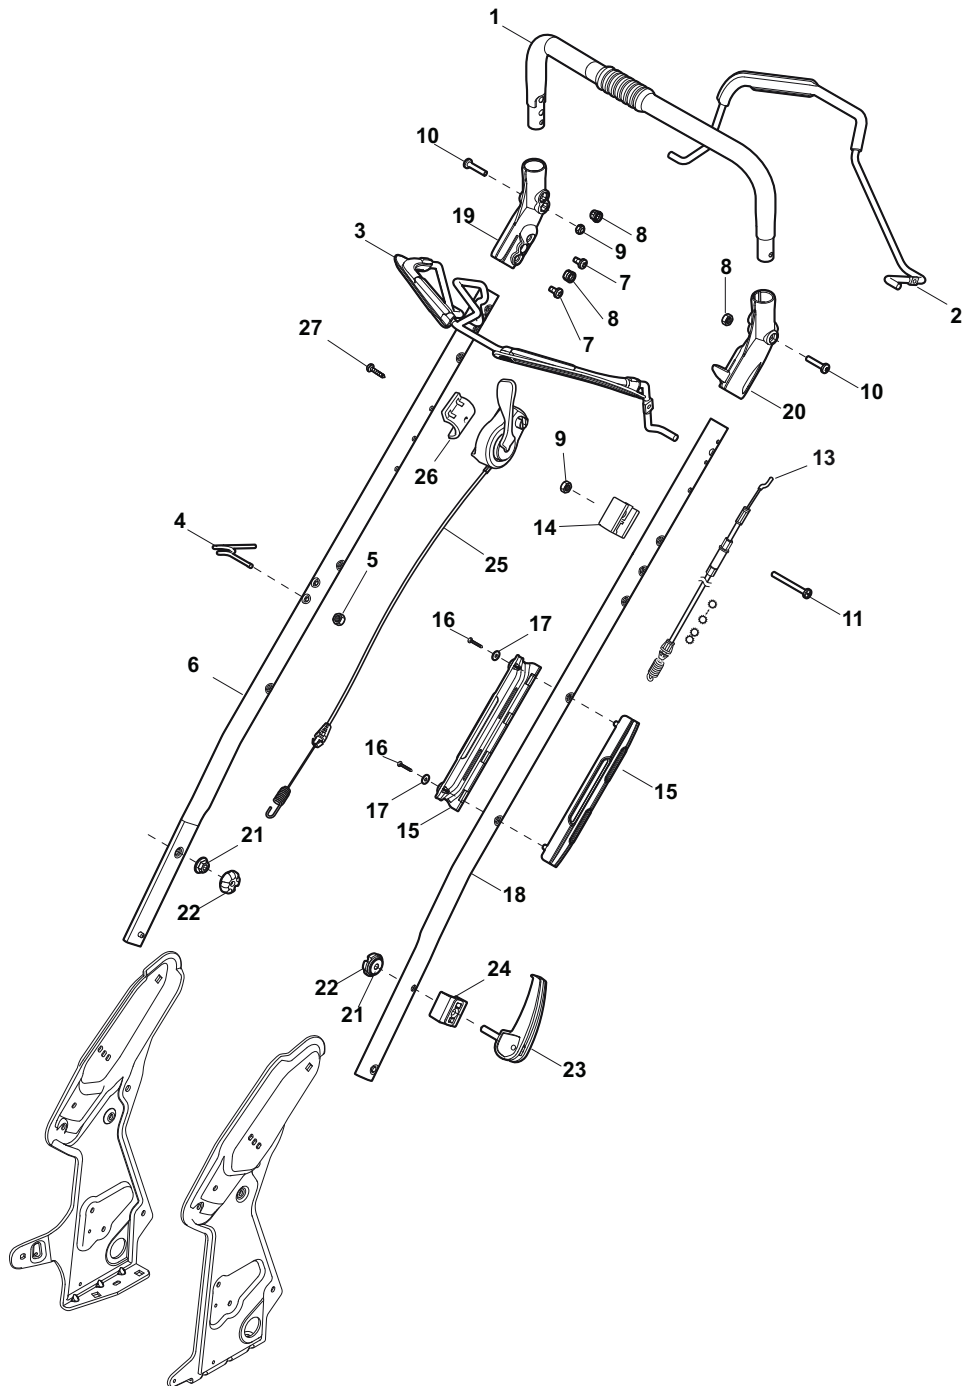

Fig.	Quantity	Part No	Description	Notes
1	1	381006670/2	Handle Tube	
2	1	381003349/0	Lever, Driving	
3	1	381003344/0	Lever, Engine Brake	
4	1	122430309/0	Spring	
5	1	112154330/0	Nut	
6	1	381006821/0	Handle Grey, Right	
6	1	381006895/0	Handle Black, Right	
7	4	112735662/1	Screw	
8	3	322041967/1	Bushing	
9	3	112154510/0	Nut	
10	2	112728721/0	Screw	
11	1	112727786/0	Screw	
12	1	181030066/0	Cable, Thread Engine Brake	
13	1	381030068/0	Cable Rear Drive	
14	1	322551639/0	Fixed Plate	
15	1	322806644/0	Protection	
16	2	112727812/0	Screw	
17	2	112523000/1	Washer	
18	1	381006823/0	Handle Grey, Left	
18	1	381006897/0	Handle Black, Left	
19	1	322488301/0	Joint Sleeve Grey Right	
20	1	322488303/0	Joining Sleeve Grey Left	
21	2	112154220/0	Nut	
22	2	322399835/0	Knob	
23	2	381003253/0	Handle	
24	2	322680017/0	Washer	

Fig.	Quantity	Part No	Description	Notes
1	1	122570132/0	Left Pinion	
2	4	112608600/0	Seeger	
3	2	119216035/0	Bearing	
4	1	122570131/0	Right Pinion	
5	2	122753000/0	Pin	
11	1	181003106/1	Gear Box	
12	1	122601908/1	Pulley	
13	1	112645705/0	Elastic Pin	
14	1	122033290/0	Adjustment Rod	
15	1	135064392/0	Belt	
21	1	122041957/1	Bushing	
22	1	122450063/0	Spring	
23	1	322680009/0	Washer	
24	1	112154510/0	Nut	
25	1	322109550/0	Rod Cup	