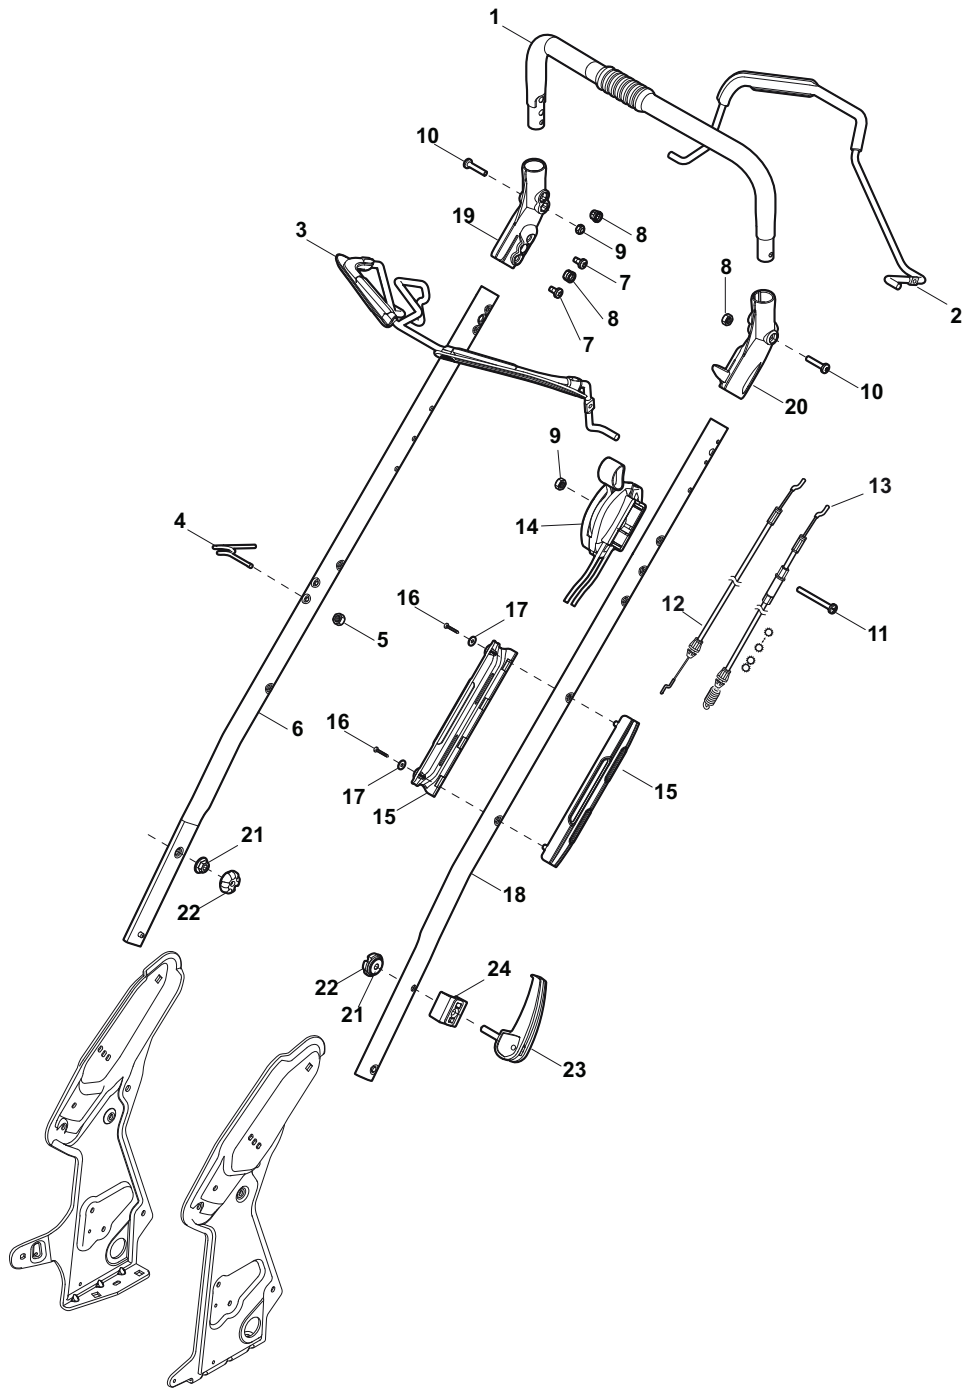

Fig.	Quantity	Part No	Description	Notes
54	1	112794986/0	Screw	
55	2	112727799/0	Screw	
56	1	112521350/0	Washer	
57	1	112155000/0	Nut	
58	1	381608501/0	Stiffening Lower	
59	1	118203853/0	Screw	

Fig.	Quantity	Part No	Description	Notes
1	1	381006670/2	Handle Tube	
2	1	381003349/0	Lever, Driving	
3	1	381003344/0	Lever, Engine Brake	
4	1	122430309/0	Spring	
5	1	112154330/0	Nut	
6	1	381006821/0	Handle Grey, Right	
6	1	381006895/0	Handle Black, Right	
7	4	112735662/1	Screw	
8	3	322041967/1	Bushing	
9	3	112154510/0	Nut	
10	2	112728721/0	Screw	
11	1	112727786/0	Screw	
12	1	181030065/0	Cable, Thread Engine Brake	
13	1	381030067/0	Cable Rear Drive	
14	1	181005507/0	Throttle Cable	GGP Engine
14	1	181005508/0	Throttle Cable	B&S Engine
14	1	181005529/0	Throttle Cable	Honda Engine
15	1	322806644/0	Protection	
16	2	112727812/0	Screw	
17	2	112523000/1	Washer	
18	1	381006823/0	Handle Grey, Left	
18	1	381006897/0	Handle Black, Left	
19	1	322488301/0	Joint Sleeve Grey Right	
20	1	322488303/0	Joining Sleeve Grey Left	
21	2	112154220/0	Nut	
22	2	322399835/0	Knob	
23	2	381003253/0	Handle	
24	2	322680017/0	Washer	