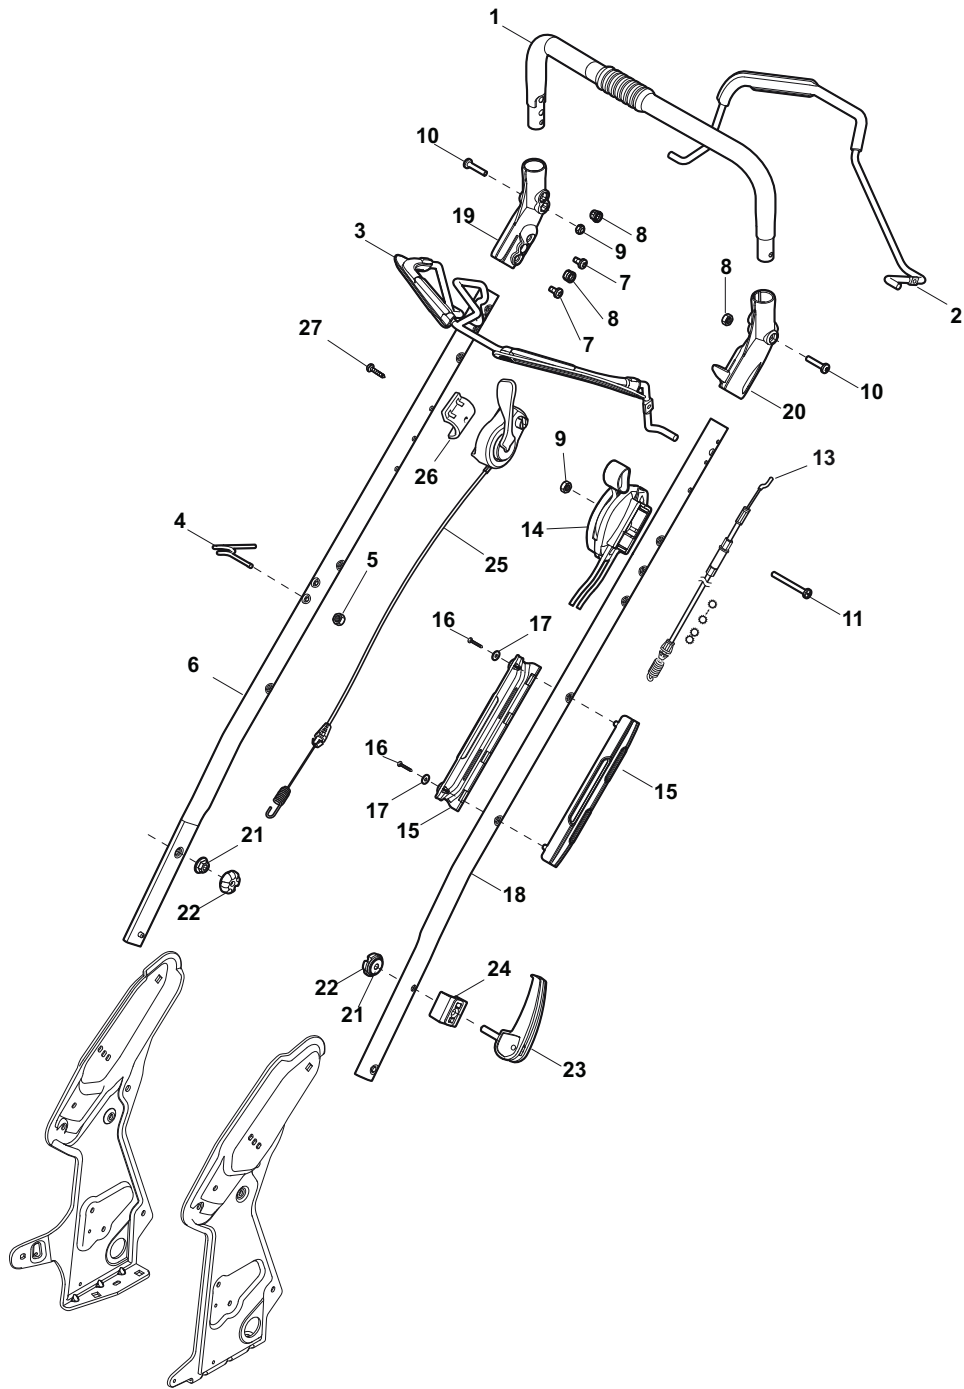

Fig.	Quantity	Part No	Description	Notes
54	1	112794986/0	Screw	
55	2	112727799/0	Screw	
56	1	112521350/0	Washer	
57	1	112155000/0	Nut	
58	1	381608501/0	Stiffening Lower	
59	1	118203853/0	Screw	

Fig.	Quantity	Part No	Description	Notes
1	1	381006670/2	Handle Tube	
2	1	381003349/0	Lever, Driving	
3	1	381003344/0	Lever, Engine Brake	
4	1	122430309/0	Spring	
5	1	112154330/0	Nut	
6	1	381006821/0	Handle Grey, Right	
6	1	381006895/0	Handle Black, Right	
7	4	112735662/1	Screw	
8	3	322041967/1	Bushing	
9	3	112154510/0	Nut	
10	2	112728721/0	Screw	
11	1	112727786/0	Screw	
12	1	181030065/0	Cable, Thread Engine Brake	
13	1	381030067/0	Cable Rear Drive	
14	1	181005507/0	Throttle Cable	GGP Engine
14	1	181005508/0	Throttle Cable	B&S Engine
14	1	181005529/0	Throttle Cable	Honda Engine
15	1	322806644/0	Protection	
16	2	112727812/0	Screw	
17	2	112523000/1	Washer	
18	1	381006823/0	Handle Grey, Left	
18	1	381006897/0	Handle Black, Left	
19	1	322488301/0	Joint Sleeve Grey Right	
20	1	322488303/0	Joining Sleeve Grey Left	
21	2	112154220/0	Nut	
22	2	322399835/0	Knob	
23	2	381003253/0	Handle	
24	2	322680017/0	Washer	