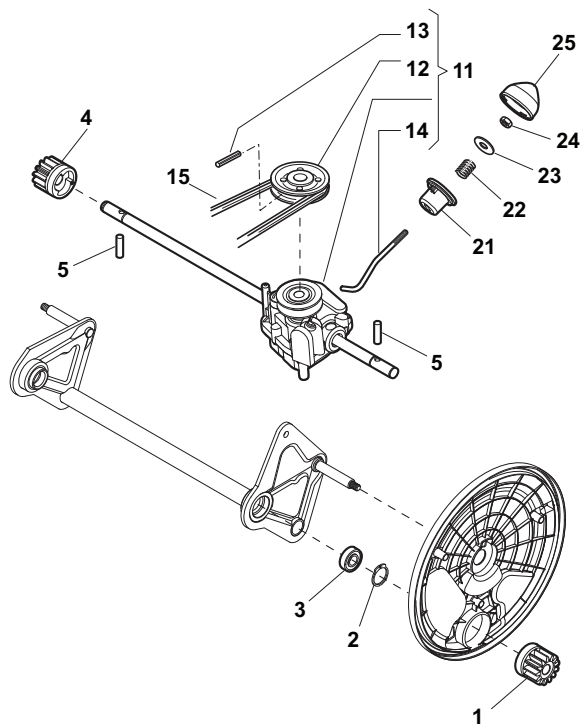

Fig.	Quantity	Part No	Description	Notes
1	1	322109548/1	Battery Holder	
2	1	322109549/0	Battery Cover	
5	1	118120052/0	Battery	
6	1	118204120/0	Battery Charger	(CE)
6	1	118204121/0	Battery Charger	(UK)
7	1	118450051/0	Switch	
8	1	118204196/0	Cable, Start	
9	1	22722804/0	Starting Block Inner Half-Bearing	
10	1	22722805/0	Starting Block Inner Half-Bearing	
11	1	112728300/0	Screw	
12	1	118210016/1	Starting Key	

Fig.	Quantity	Part No	Description	Notes
1	1	122570132/0	Left Pinion	
2	4	112608600/0	Seeger	
3	2	119216035/0	Bearing	
4	1	122570131/0	Right Pinion	
5	2	122753000/0	Pin	
11	1	181003106/1	Gear Box	
12	1	122601908/1	Pulley	
13	1	112645705/0	Elastic Pin	
14	1	122033290/0	Adjustment Rod	
15	1	135064392/0	Belt	
21	1	122041957/1	Bushing	
22	1	122450063/0	Spring	
23	1	322680009/0	Washer	
24	1	112154510/0	Nut	
25	1	322109550/0	Rod Cup	

Fig.	Quantity	Part No	Description	Notes
1	1	381302801/0	Front Wheel Axle	
2	4	112815205/0	Screw	
3	4	112154510/0	Nut	
4	2	112727799/0	Screw	
5	2	112523040/0	Washer	
6	2	112154510/0	Nut	
8	2	381007394/1	Wheel	
9	4	119216035/0	Bearing	
10	2	112521350/0	Washer	
11	2	112155000/0	Nut	
12	2	322110597/0	Hub Cap Grey	
13	1	381002035/0	Rod, Height Adjustment	
14	2	112436051/0	Plate	
15	1	122450459/1	Spring	
16	1	381003337/1	Lever, Height Adjustment	
17	1	322570202/0	Adjustment Plate	
21	1	322602012/1	Height Adj. Button	
22	1	122450462/0	Spring	
23	1	112000930/0	Benzing Ring	
24	1	122033351/1	Rod	
25	1	381002899/0	Rear Wheel Axle	
26	2	322600179/0	Internal Wheel Protection	
27	6	112728691/0	Screw	
28	2	322120113/0	Wheels Crown	
29	2	381007398/1	Wheel	
30	4	119216035/0	Bearing	
31	2	112521350/0	Washer	
32	2	112155000/0	Nut	
33	2	322110599/0	Hub Cap Grey	