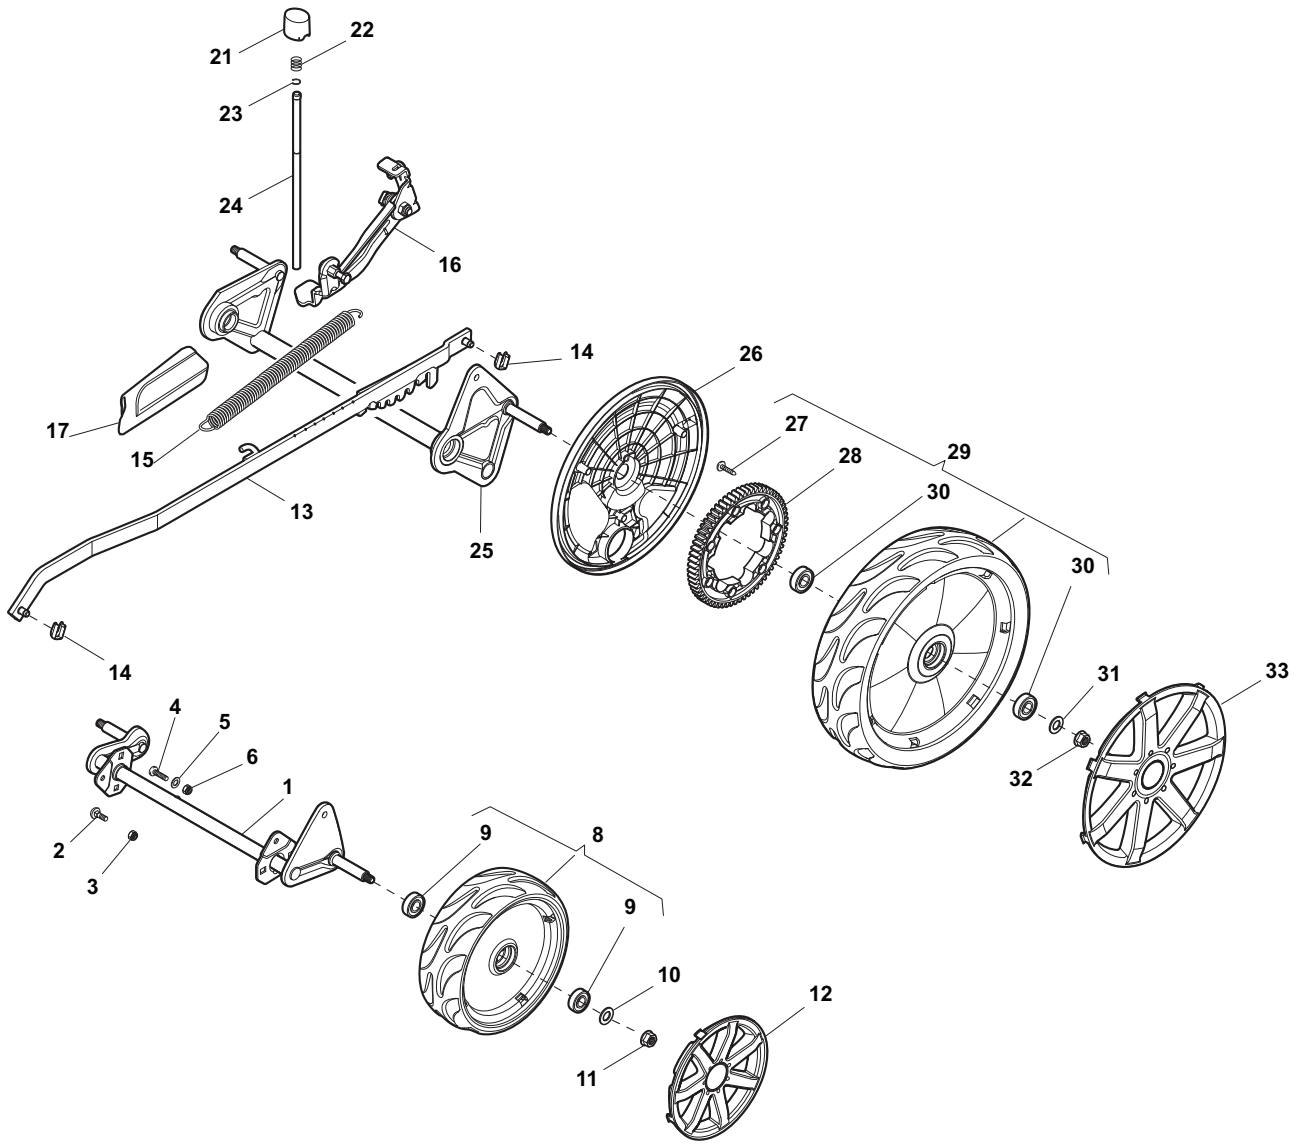

Fig.	Quantity	Part No	Description	Notes
1	1	122570132/0	Left Pinion	
2	4	112608600/0	Seeger	
3	2	119216035/0	Bearing	
4	1	122570131/0	Right Pinion	
5	2	122753000/0	Pin	
11	1	181003106/1	Gear Box	
12	1	122601908/1	Pulley	
13	1	112645705/0	Elastic Pin	
14	1	122033290/0	Adjustment Rod	
15	1	135064392/0	Belt	
21	1	122041957/1	Bushing	
22	1	122450063/0	Spring	
23	1	322680009/0	Washer	
24	1	112154510/0	Nut	
25	1	322109550/0	Rod Cup	

Fig.	Quantity	Part No	Description	Notes
1	1	381302801/0	Front Wheel Axle	
2	4	112815205/0	Screw	
3	4	112154510/0	Nut	
4	2	112727799/0	Screw	
5	2	112523040/0	Washer	
6	2	112154510/0	Nut	
8	2	381007394/1	Wheel	
9	4	119216035/0	Bearing	
10	2	112521350/0	Washer	
11	2	112155000/0	Nut	
12	2	322110597/0	Hub Cap Grey	
13	1	381002035/0	Rod, Height Adjustment	
14	2	112436051/0	Plate	
15	1	122450459/1	Spring	
16	1	381003337/1	Lever, Height Adjustment	
17	1	322570202/0	Adjustment Plate	
21	1	322602012/1	Height Adj. Button	
22	1	122450462/0	Spring	
23	1	112000930/0	Benzing Ring	
24	1	122033351/1	Rod	
25	1	381002899/0	Rear Wheel Axle	
26	2	322600179/0	Internal Wheel Protection	
27	6	112728691/0	Screw	
28	2	322120113/0	Wheels Crown	
29	2	381007398/1	Wheel	
30	4	119216035/0	Bearing	
31	2	112521350/0	Washer	
32	2	112155000/0	Nut	
33	2	322110599/0	Hub Cap Grey	

Fig.	Quantity	Part No	Description	Notes
1	2	112727803/0	Screw	
2	1	322806635/1	Fulcrum Pin	
3	1	322783010/1	Safety Button	
4	1	122450456/0	Spring	
5	1	122517864/0	Pin	
6	1	122450457/0	Safety Spring	
7	1	122517866/0	Pin	
9	2	112728706/0	Screw	
10	1	322600200/0	Ejection Guard	
11	1	322393633/0	Handle	
15	1	322108289/0	Side Ejection Conveyor	