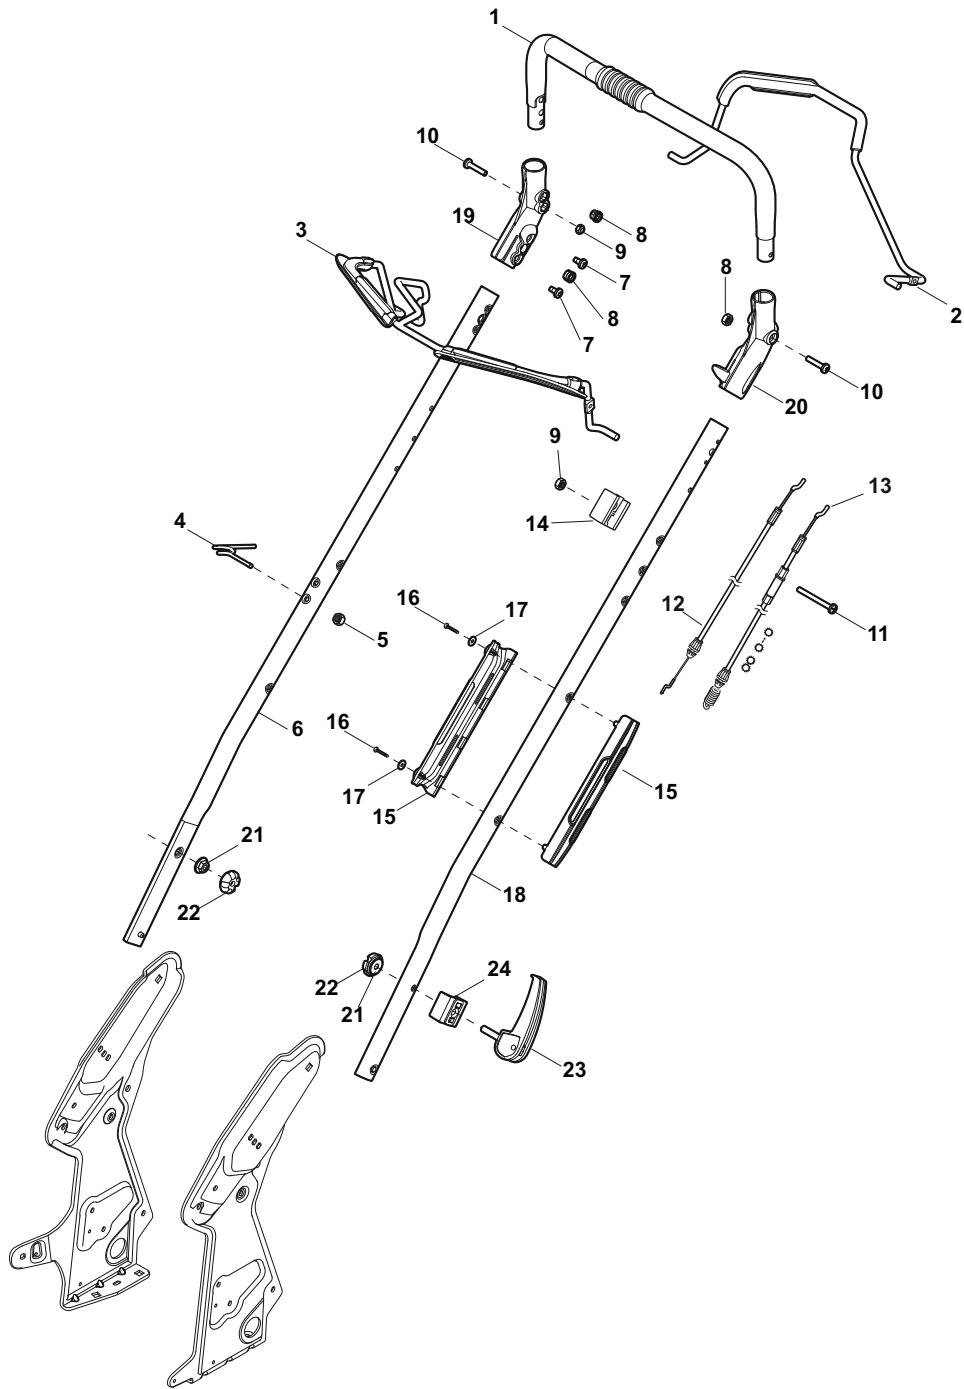

Fig.	Quantity	Part No	Description	Notes
1	1	381006670/2	Handle Tube	
2	1	381003349/0	Lever, Driving	
3	1	381003346/0	Lever, Engine Brake	
4	1	122430309/0	Spring	
5	1	112154330/0	Nut	
6	1	381006821/0	Handle Grey, Right	
6	1	381006895/0	Handle Black, Right	
7	4	112735662/1	Screw	
8	3	322041967/1	Bushing	
9	3	112154510/0	Nut	
10	2	112728721/0	Screw	
11	1	112727786/0	Screw	
13	1	381030067/0	Cable Rear Drive	
14	1	181005509/0	Throttle Cable	Honda Engine
14	1	181005510/0	Throttle Cable	B&S Engine
15	1	322806644/0	Protection	
16	2	112727812/0	Screw	
17	2	112523000/1	Washer	
18	1	381006823/0	Handle Grey, Left	
18	1	381006897/0	Handle Black, Left	
19	1	322488301/0	Joint Sleeve Grey Right	
20	1	322488303/0	Joining Sleeve Grey Left	
21	2	112154220/0	Nut	
22	2	322399835/0	Knob	
23	2	381003253/0	Handle	
24	2	322680017/0	Washer	
25	1	381030064/0	Cable, Mechanical Clutch	
26	1	322000020/0	Adapter Drive BBC	
27	2	112727786/0	Screw	

Fig.	Quantity	Part No	Description	Notes
1	1	381006670/2	Handle Tube	
2	1	381003349/0	Lever, Driving	
3	1	381003344/0	Lever, Engine Brake	
4	1	122430309/0	Spring	
5	1	112154330/0	Nut	
6	1	381006821/0	Handle Grey, Right	
6	1	381006895/0	Handle Black, Right	
7	4	112735662/1	Screw	
8	3	322041967/1	Bushing	
9	3	112154510/0	Nut	
10	2	112728721/0	Screw	
11	1	112727786/0	Screw	
12	1	181030066/0	Cable, Thread Engine Brake	
13	1	381030068/0	Cable Rear Drive	
14	1	322551639/0	Fixed Plate	
15	1	322806644/0	Protection	
16	2	112727812/0	Screw	
17	2	112523000/1	Washer	
18	1	381006823/0	Handle Grey, Left	
18	1	381006897/0	Handle Black, Left	
19	1	322488301/0	Joint Sleeve Grey Right	
20	1	322488303/0	Joining Sleeve Grey Left	
21	2	112154220/0	Nut	
22	2	322399835/0	Knob	
23	2	381003253/0	Handle	
24	2	322680017/0	Washer	