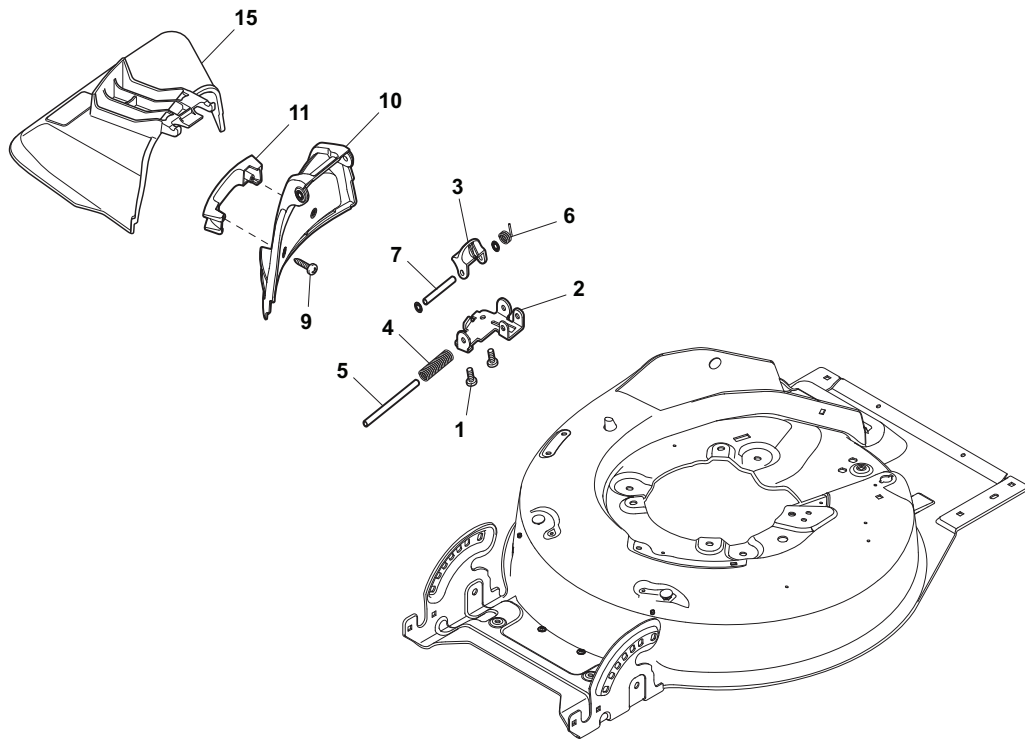

Fig.	Quantity	Part No	Description	Notes
1	1	122570132/0	Left Pinion	
2	4	112608600/0	Seeger	
3	2	119216035/0	Bearing	
4	1	122570131/0	Right Pinion	
5	2	122753000/0	Pin	
11	1	181003106/1	Gear Box	
12	1	122601908/1	Pulley	
13	1	112645705/0	Elastic Pin	
14	1	122033290/0	Adjustment Rod	
15	1	135064392/0	Belt	
21	1	122041957/1	Bushing	
22	1	122450063/0	Spring	
23	1	322680009/0	Washer	
24	1	112154510/0	Nut	
25	1	322109550/0	Rod Cup	

Fig.	Quantity	Part No	Description	Notes
1	1	381302801/0	Front Wheel Axle	
2	4	112815205/0	Screw	
3	4	112154510/0	Nut	
4	2	112727799/0	Screw	
5	2	112523040/0	Washer	
6	2	112154510/0	Nut	
8	2	381007394/1	Wheel	
9	4	119216035/0	Bearing	
10	2	112521350/0	Washer	
11	2	112155000/0	Nut	
12	2	322110597/0	Hub Cap Grey	
13	1	381002035/0	Rod, Height Adjustment	
14	2	112436051/0	Plate	
15	1	122450459/1	Spring	
16	1	381003337/1	Lever, Height Adjustment	
17	1	322570202/0	Adjustment Plate	
21	1	322602012/1	Height Adj. Button	
22	1	122450462/0	Spring	
23	1	112000930/0	Benzing Ring	
24	1	122033351/1	Rod	
25	1	381002899/0	Rear Wheel Axle	
26	2	322600179/0	Internal Wheel Protection	
27	6	112728691/0	Screw	
28	2	322120113/0	Wheels Crown	
29	2	381007398/1	Wheel	
30	4	119216035/0	Bearing	
31	2	112521350/0	Washer	
32	2	112155000/0	Nut	
33	2	322110599/0	Hub Cap Grey	

Fig.	Quantity	Part No	Description	Notes
1	2	112727803/0	Screw	
2	1	322806635/1	Fulcrum Pin	
3	1	322783010/1	Safety Button	
4	1	122450456/0	Spring	
5	1	122517864/0	Pin	
6	1	122450457/0	Safety Spring	
7	1	122517866/0	Pin	
9	2	112728706/0	Screw	
10	1	322600200/0	Ejection Guard	
11	1	322393633/0	Handle	
15	1	322108289/0	Side Ejection Conveyor	