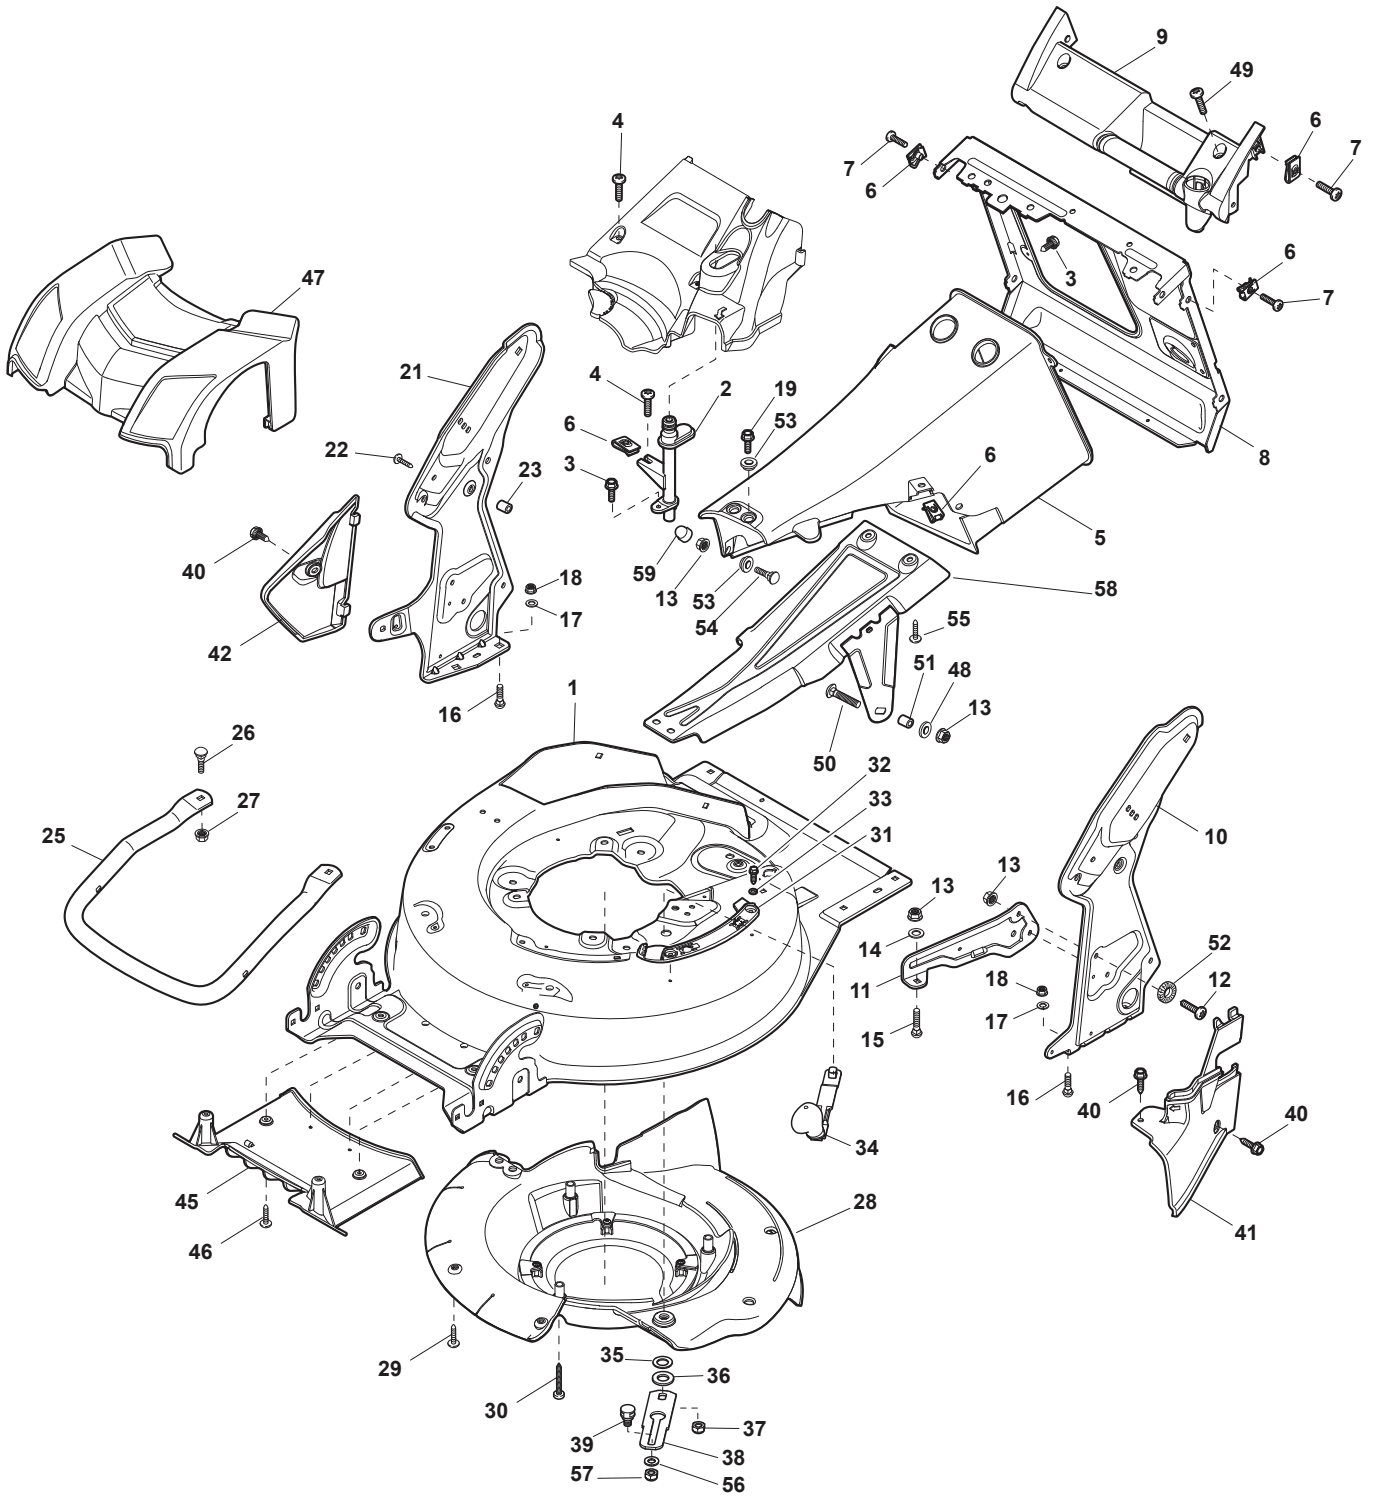

Fig.	Quantity	Part No	Description	Notes
54	1	112794986/0	Screw	
55	2	112727799/0	Screw	
56	1	112521350/0	Washer	
57	1	112155000/0	Nut	
58	1	381608501/0	Stiffening Lower	
59	1	118203853/0	Screw	

Fig.	Quantity	Part No	Description	Notes
1	1	381006670/2	Handle Tube	
2	1	381003349/0	Lever, Driving	
3	1	381003344/0	Lever, Engine Brake	
4	1	122430309/0	Spring	
5	1	112154330/0	Nut	
6	1	381006821/0	Handle Grey, Right	
6	1	381006895/0	Handle Black, Right	
7	4	112735662/1	Screw	
8	3	322041967/1	Bushing	
9	3	112154510/0	Nut	
10	2	112728721/0	Screw	
11	1	112727786/0	Screw	
12	1	181030065/0	Cable, Thread Engine Brake	
13	1	381030067/0	Cable Rear Drive	
14	1	181005507/0	Throttle Cable	GGP Engine
14	1	181005508/0	Throttle Cable	B&S Engine
14	1	181005529/0	Throttle Cable	Honda Engine
15	1	322806644/0	Protection	
16	2	112727812/0	Screw	
17	2	112523000/1	Washer	
18	1	381006823/0	Handle Grey, Left	
18	1	381006897/0	Handle Black, Left	
19	1	322488301/0	Joint Sleeve Grey Right	
20	1	322488303/0	Joining Sleeve Grey Left	
21	2	112154220/0	Nut	
22	2	322399835/0	Knob	
23	2	381003253/0	Handle	
24	2	322680017/0	Washer	

Fig.	Quantity	Part No	Description	Notes
1	1	122570132/0	Left Pinion	
2	4	112608600/0	Seeger	
3	2	119216035/0	Bearing	
4	1	122570131/0	Right Pinion	
5	2	122753000/0	Pin	
11	1	181003106/1	Gear Box	
12	1	122601908/1	Pulley	
13	1	112645705/0	Elastic Pin	
14	1	122033290/0	Adjustment Rod	
15	1	135064392/0	Belt	
21	1	122041957/1	Bushing	
22	1	122450063/0	Spring	
23	1	322680009/0	Washer	
24	1	112154510/0	Nut	
25	1	322109550/0	Rod Cup	